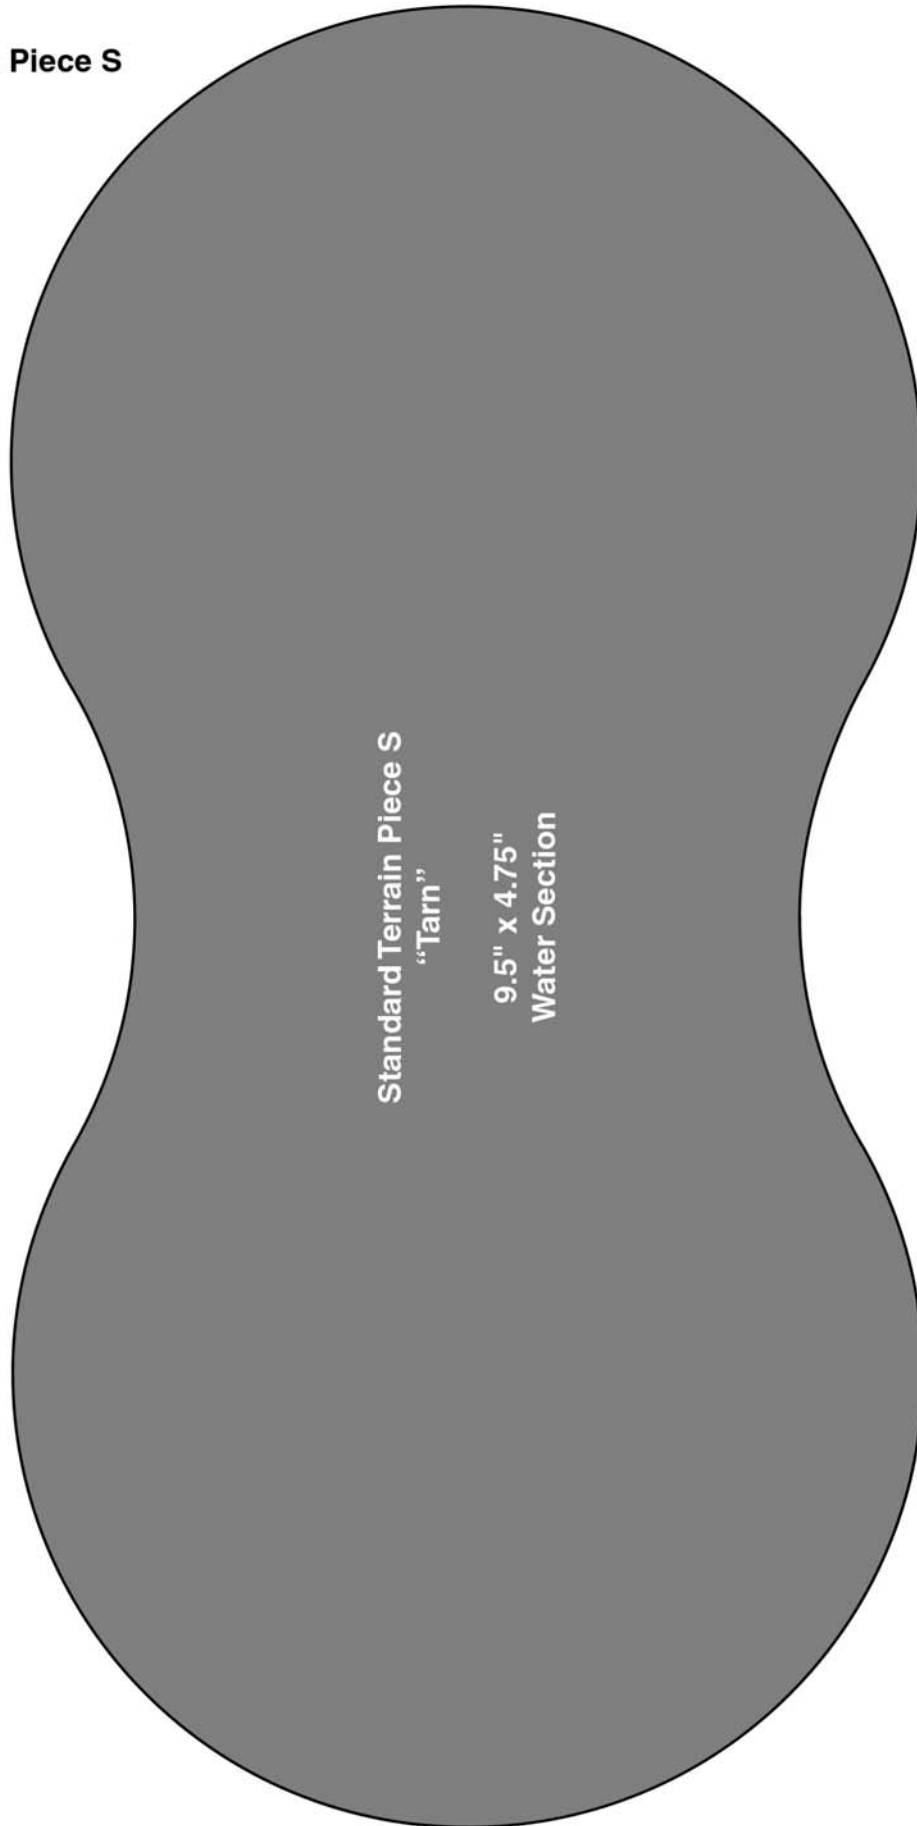

**Mage Knight
Standard Terrain Piece S
“Tarn”**

9.5" x 4.75"
Water Section

Cut out on solid line.
Place on battlefield.
Note: to aid in
reproduction, the
circular areas are
the same diameter
as a standard
compact disc.

Standard Terrain Piece S
“Tarn”

9.5" x 4.75"
Water Section