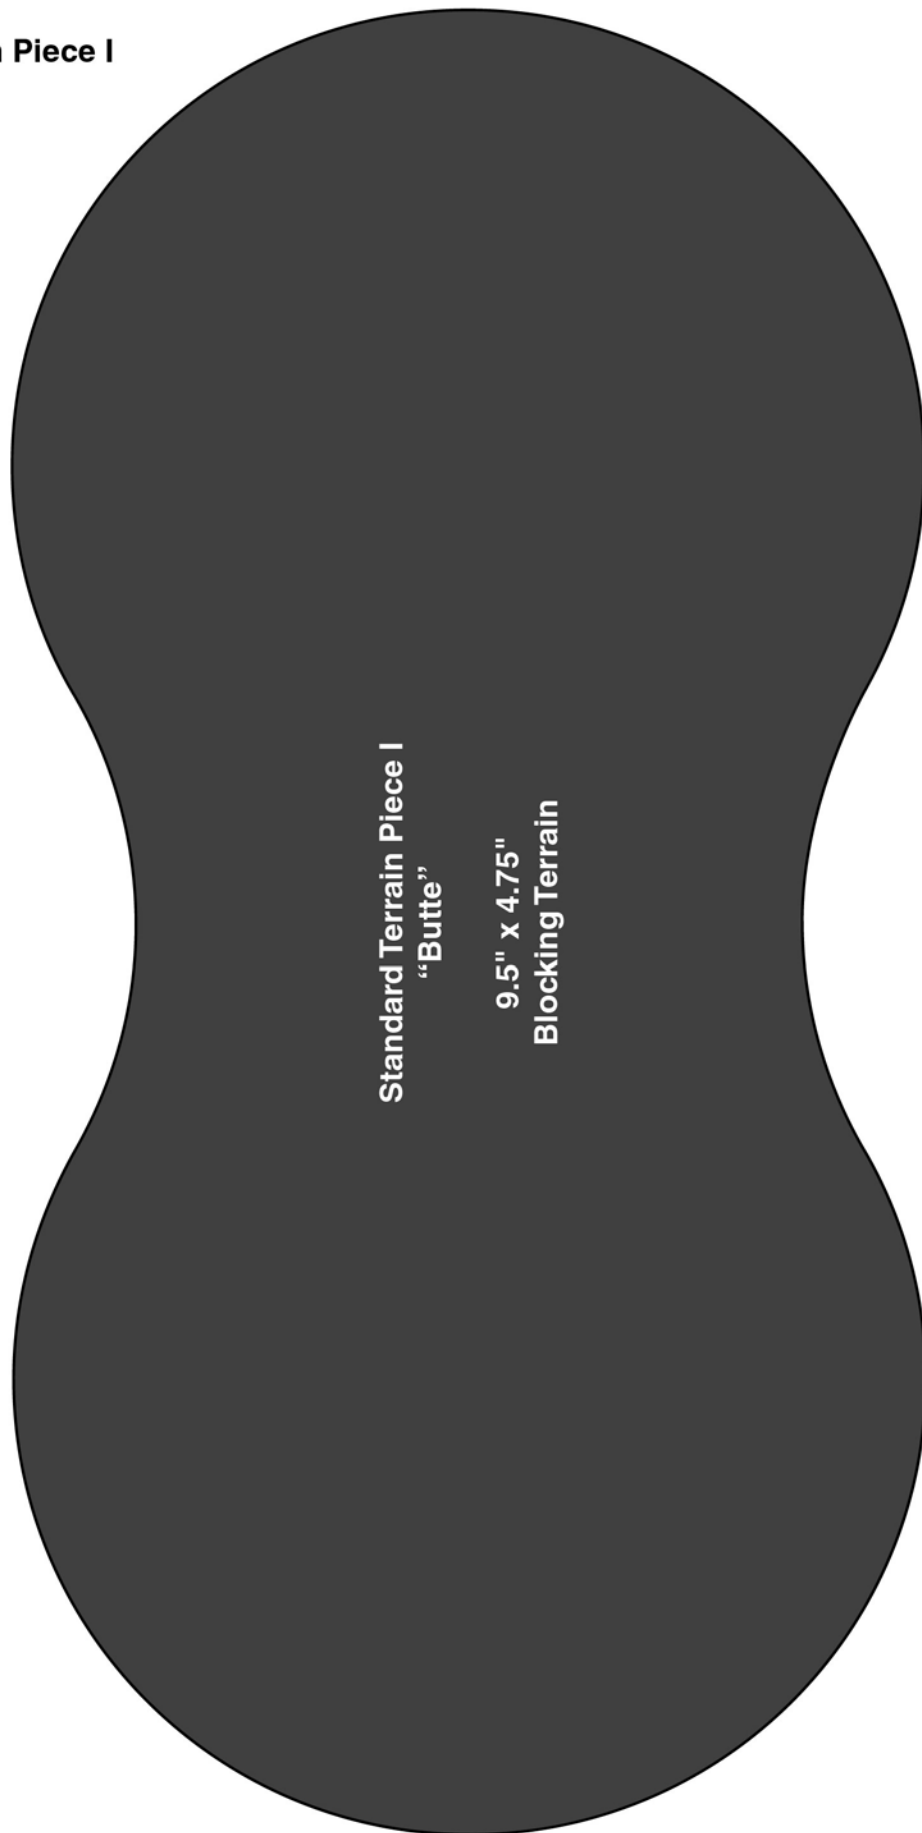

**Mage Knight
Standard Terrain Piece I
“Butte”**

9.5" x 4.75"
Blocking Terrain

Cut out on solid line.
Place on battlefield.
Note: to aid in
reproduction, the
circular areas are
the same diameter
as a standard
compact disc.

**Standard Terrain Piece I
“Butte”**

**9.5" x 4.75"
Blocking Terrain**