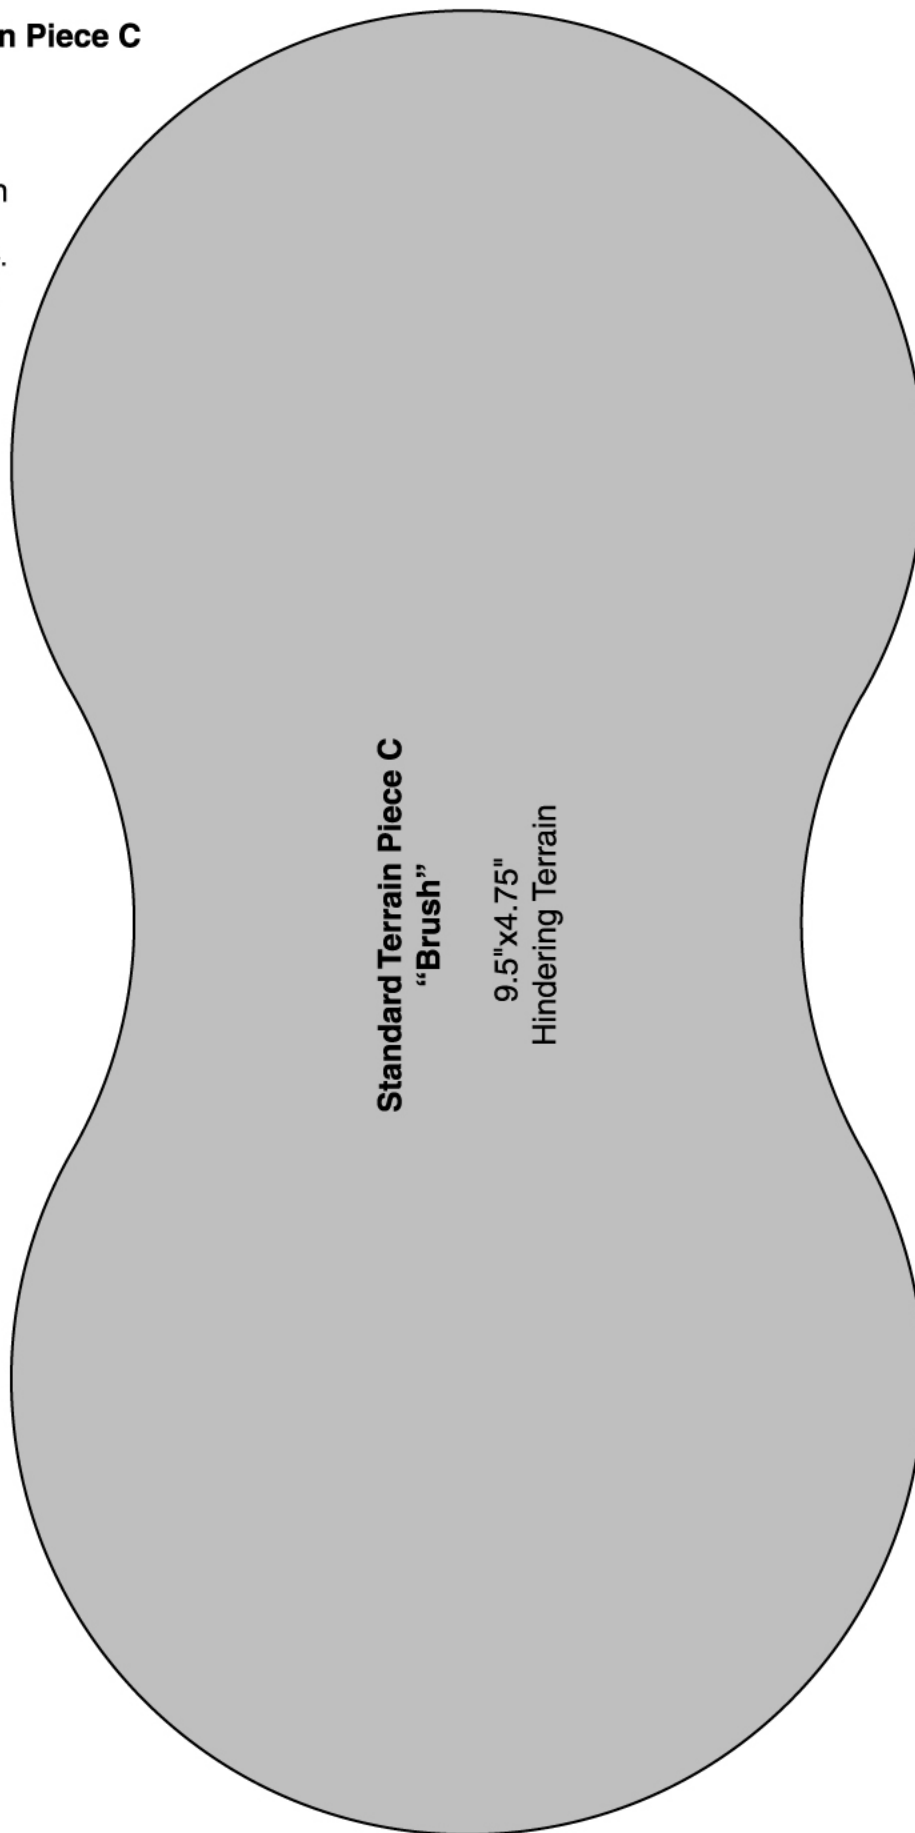

**Mage Knight
Standard Terrain Piece C
“Brush”**

9.5"x4.75"
Hindering Terrain

Cut out on solid line.
Place on battlefield.
Note: To aid in
reproduction, the
circular areas are
the same diameter
as a standard
compact disc.

**Standard Terrain Piece C
“Brush”**

9.5"x4.75"
Hindering Terrain