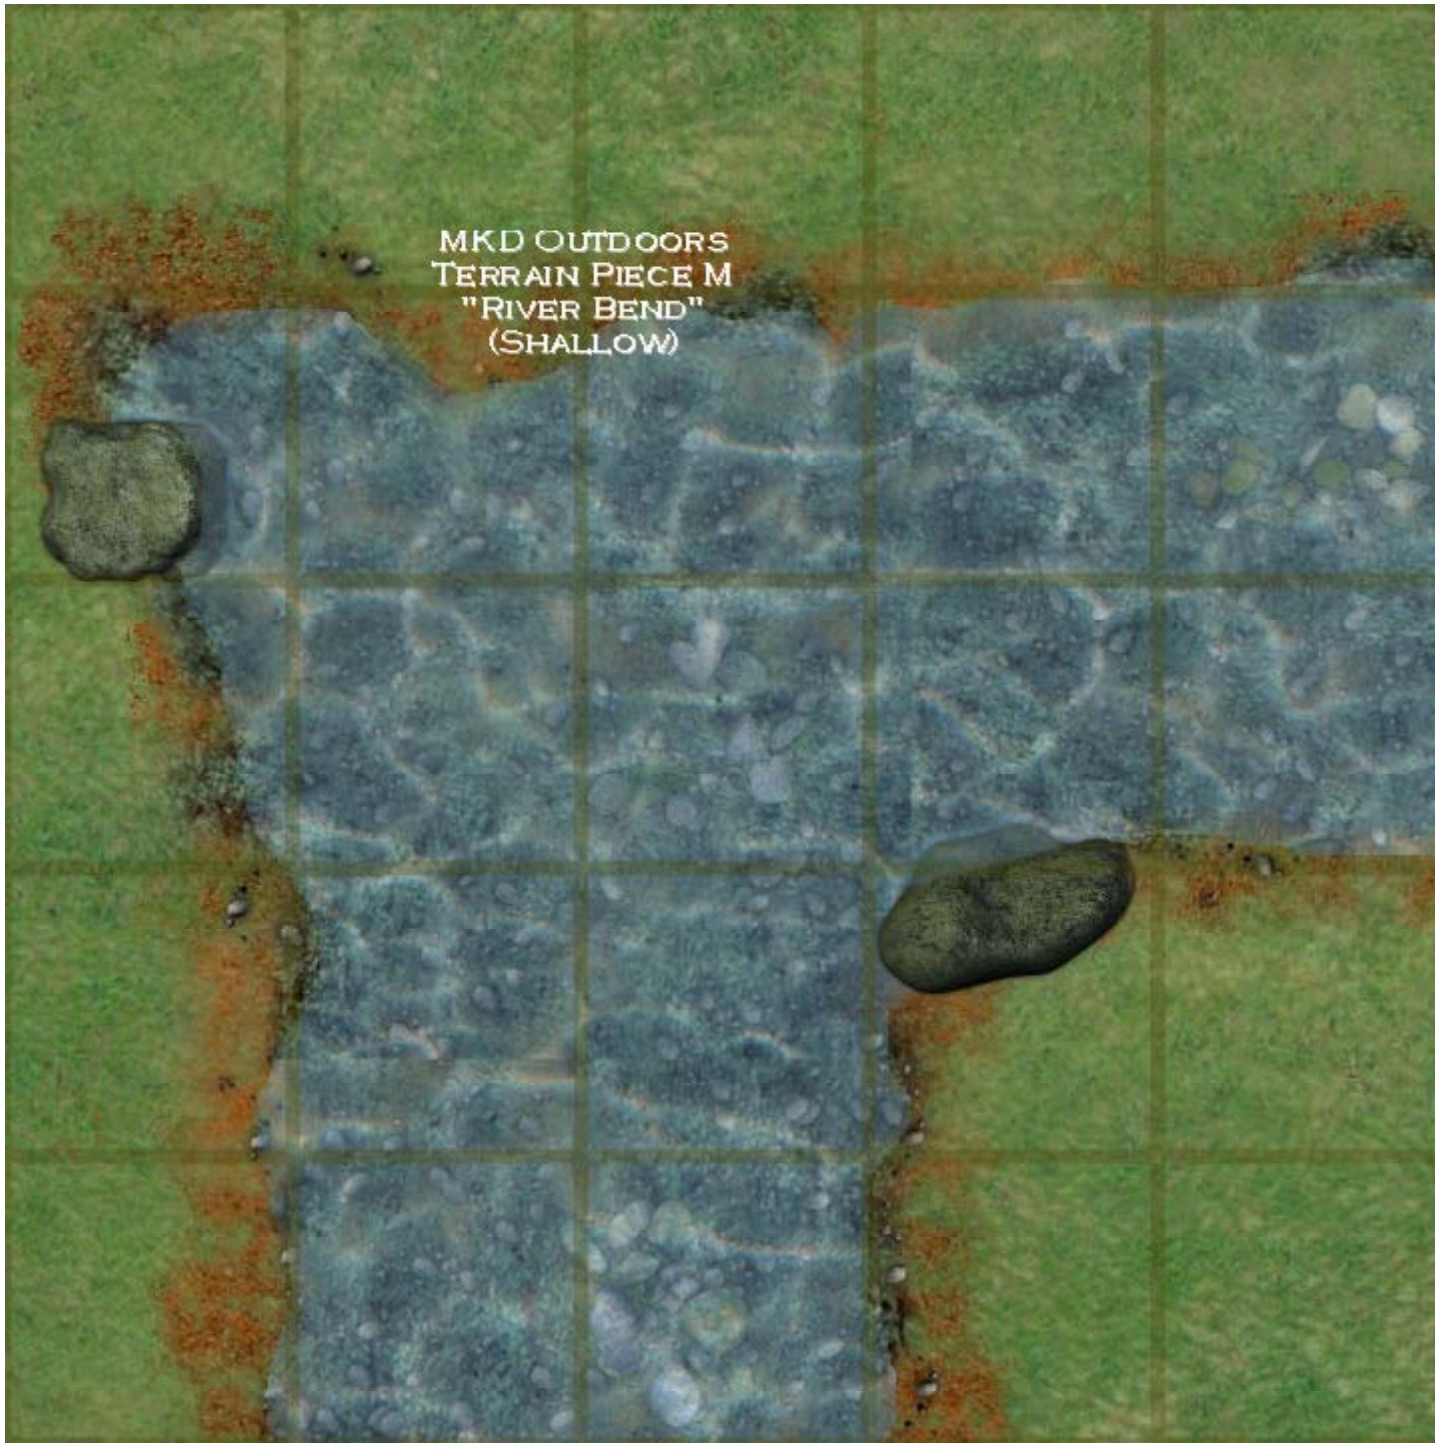

MKD OUTDOORS
TERRAIN PIECE L
"RIVER"
(SHALLOW)

MKD OUTDOORS
TERRAIN PIECE L
"RIVER"
(DEEP)

MKD OUTDOORS
TERRAIN PIECE LA
"RIVER FORD"
(SHALLOW/DEEP)

MKD OUTDOORS
TERRAIN PIECE LB
"RIVER BRIDGE"
(SHALLOW)

MKD OUTDOORS
TERRAIN PIECE LB
"RIVER BRIDGE"
(DEEP)

MKD OUTDOORS
TERRAIN PIECE LB
"RIVER FORD BRIDGE"
(SHALLOW/DEEP)

MKD OUTDOORS
TERRAIN PIECE M
"RIVER BEND"
(SHALLOW)

MKD OUTDOORS
TERRAIN PIECE M
"RIVER BEND"
(DEEP)