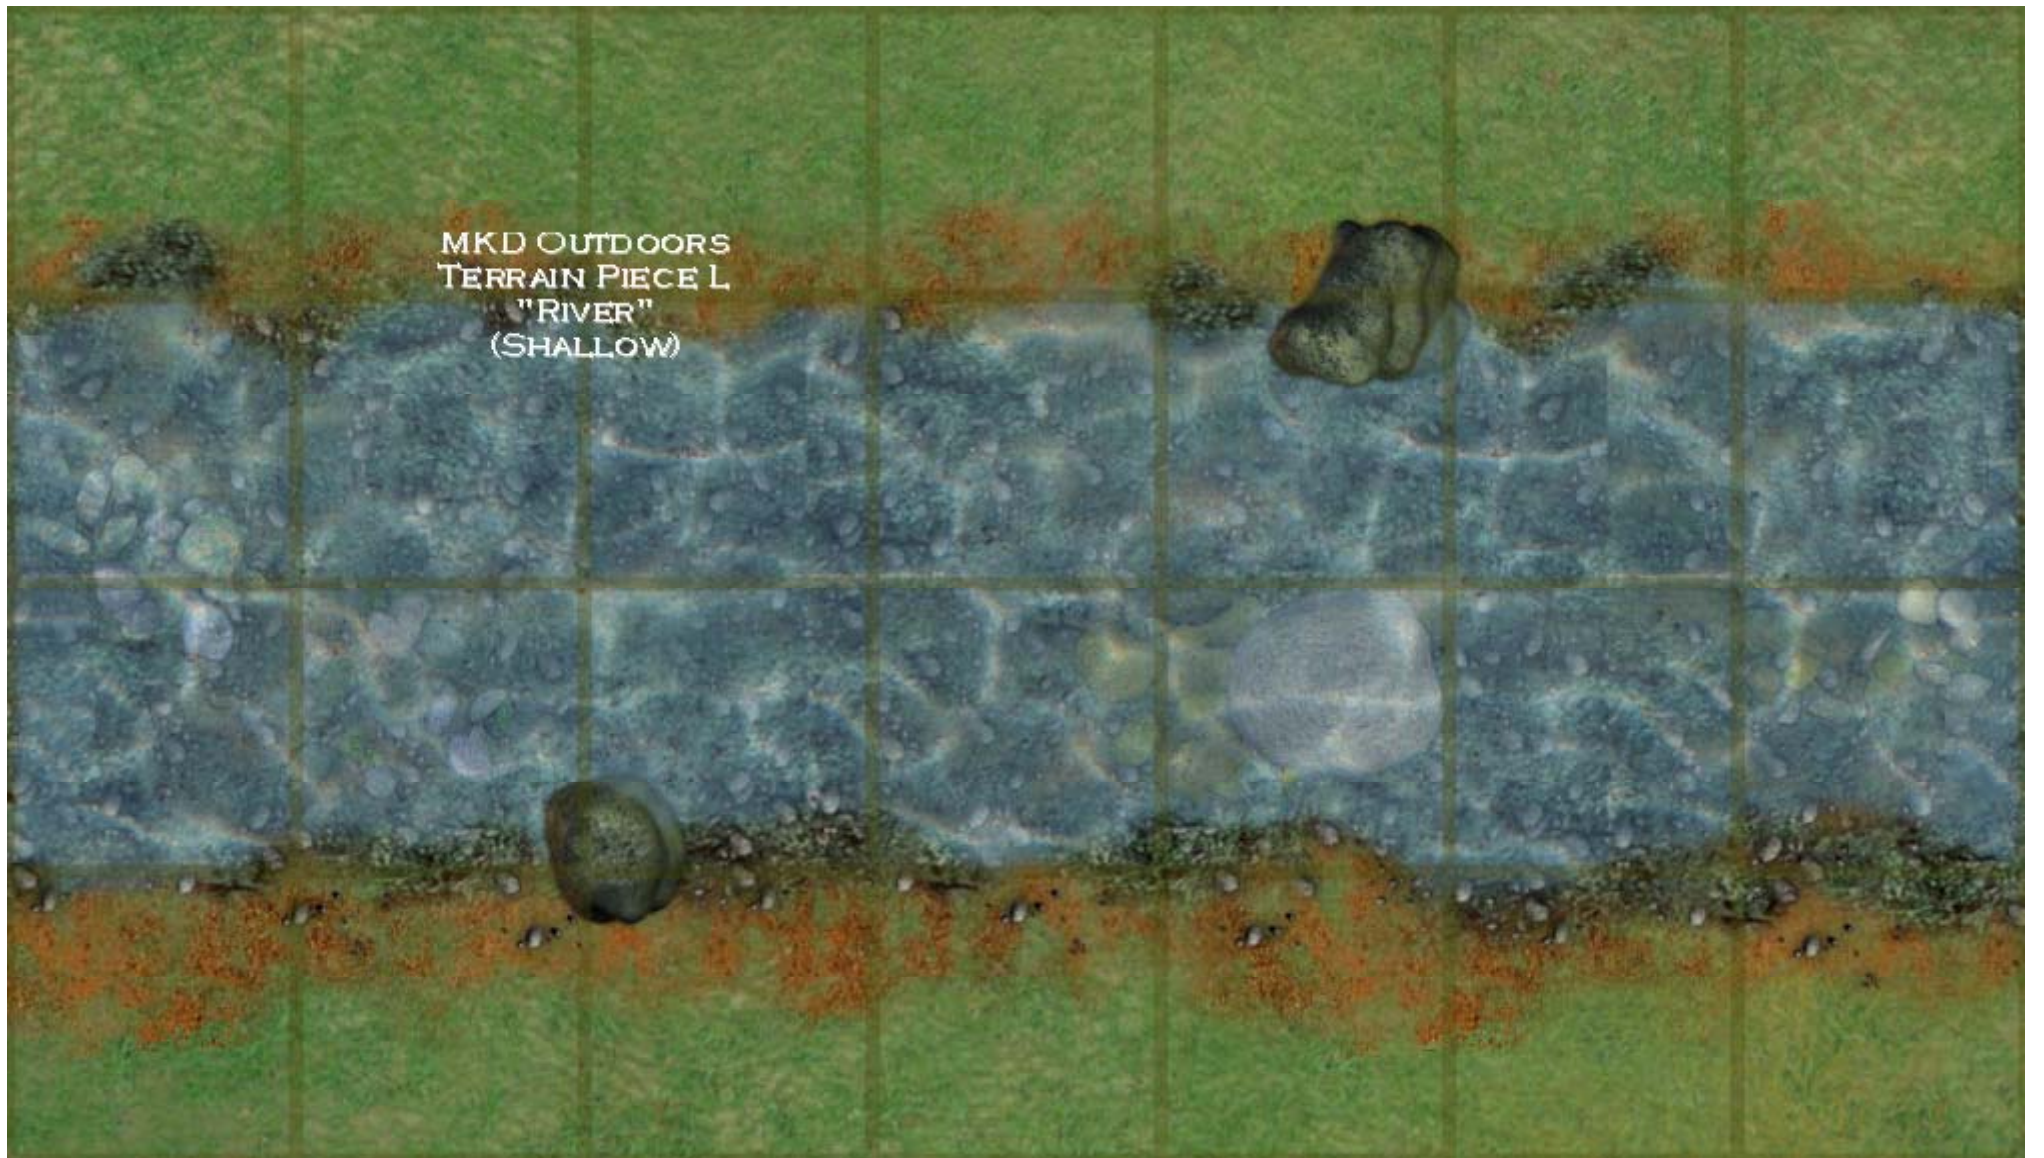

MKD OUTDOORS
TERRAIN PIECE L
"RIVER"
(SHALLOW)

MKD OUTDOORS
TERRAIN PIECE L
"RIVER"
(DEEP)

MKD OUTDOORS
TERRAIN PIECE LA
"RIVER FORD"
(SHALLOW/DEEP)

MKD OUTDOORS
TERRAIN PIECE LB
"RIVER BRIDGE"
(SHALLOW)

MKD OUTDOORS
TERRAIN PIECE LB
"RIVER BRIDGE"
(DEEP)

MKD OUTDOORS
TERRAIN PIECE LB
"RIVER FORD BRIDGE"
(SHALLOW/DEEP)

MKD OUTDOORS
TERRAIN PIECE M
"RIVER BEND"
(SHALLOW)

MKD OUTDOORS
TERRAIN PIECE M
"RIVER BEND"
(DEEP)