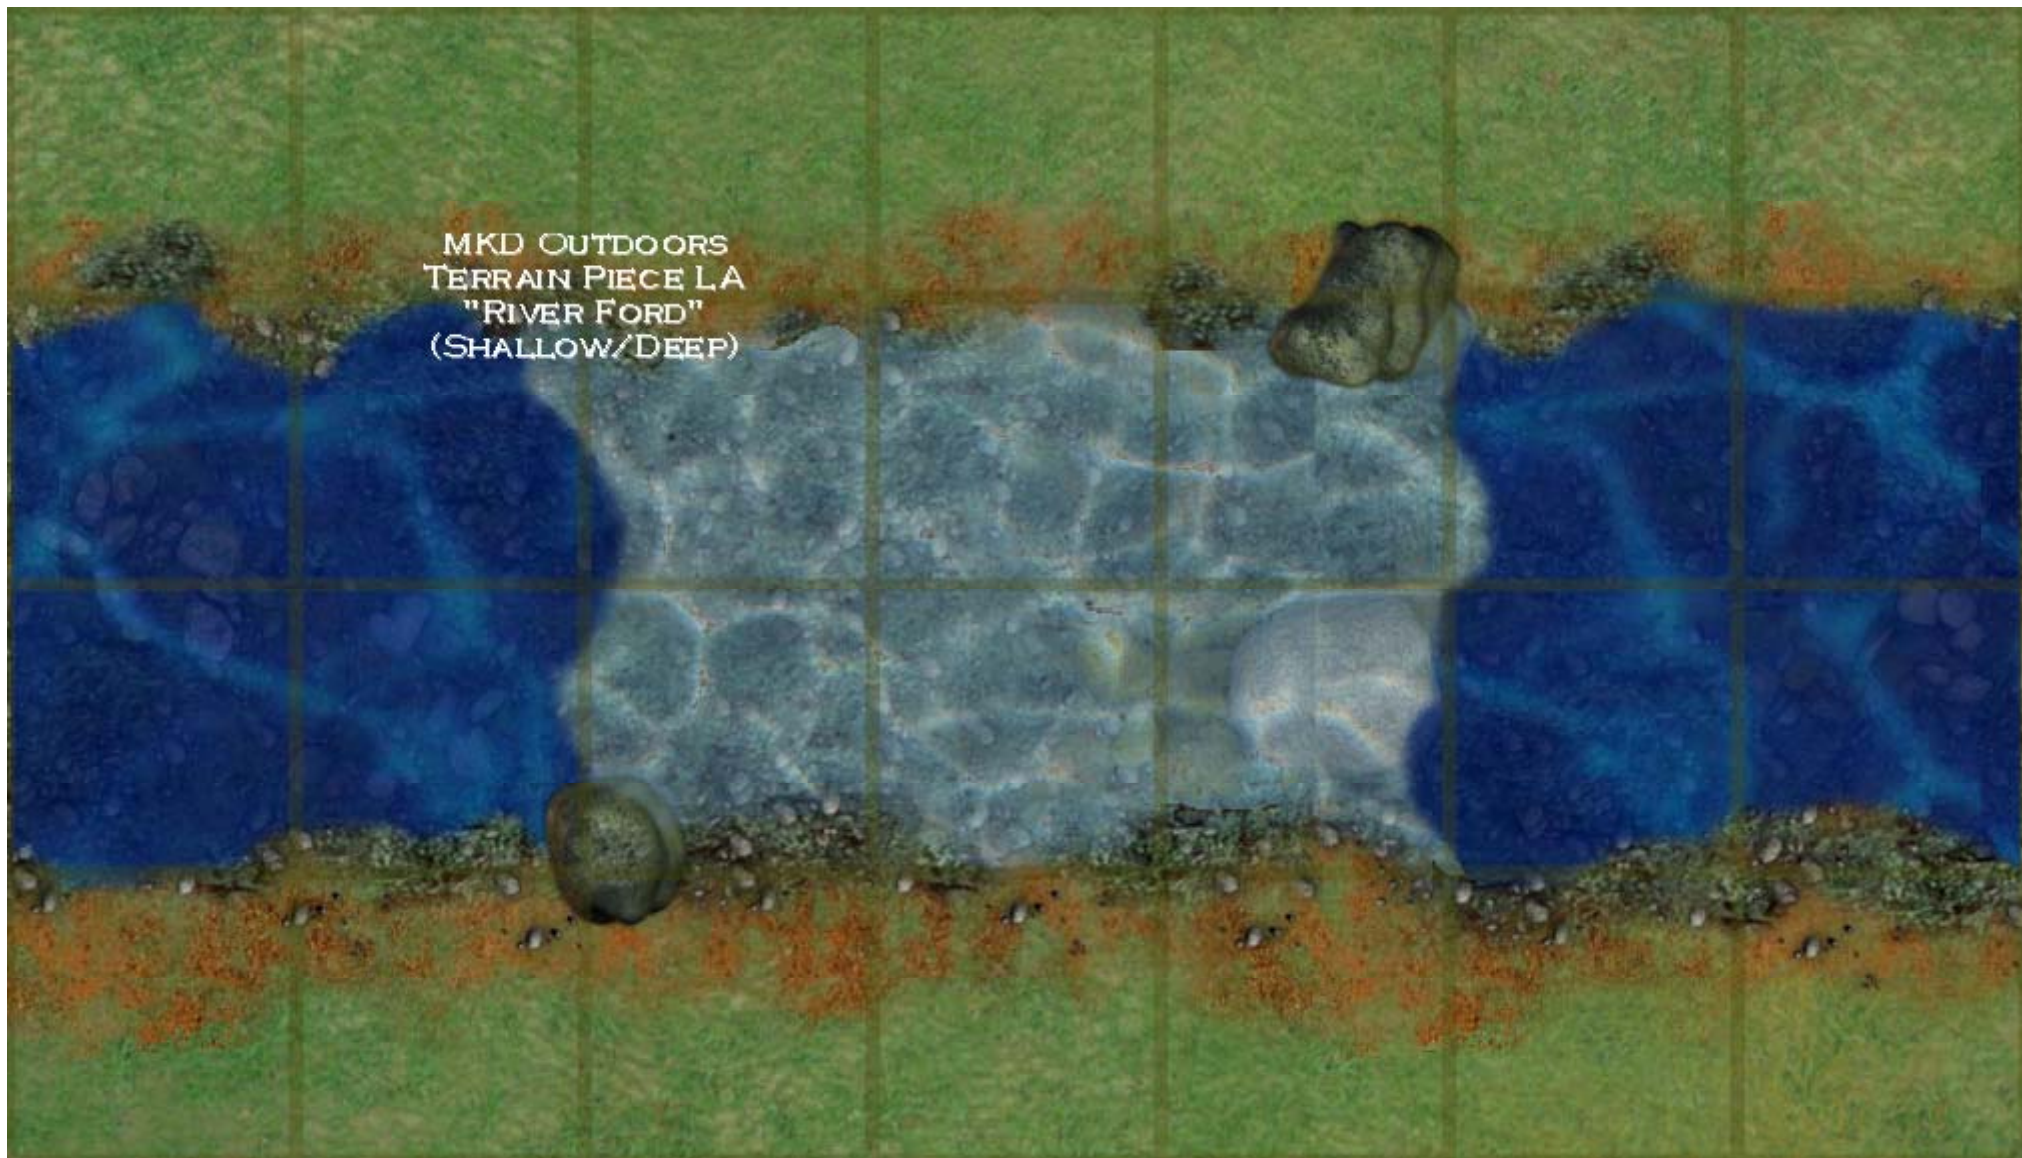

MKD OUTDOORS
TERRAIN PIECE L
"RIVER"
(SHALLOW)

MKD OUTDOORS
TERRAIN PIECE L
"RIVER"
(DEEP)

MKD OUTDOORS
TERRAIN PIECE LA
"RIVER FORD"
(SHALLOW/DEEP)

MKD OUTDOORS
TERRAIN PIECE LB
"RIVER BRIDGE"
(SHALLOW)

MKD OUTDOORS
TERRAIN PIECE LB
"RIVER BRIDGE"
(DEEP)

MKD OUTDOORS
TERRAIN PIECE LB
"RIVER FORD BRIDGE"
(SHALLOW/DEEP)

MKD OUTDOORS
TERRAIN PIECE M
"RIVER BEND"
(SHALLOW)

MKD OUTDOORS
TERRAIN PIECE M
"RIVER BEND"
(DEEP)