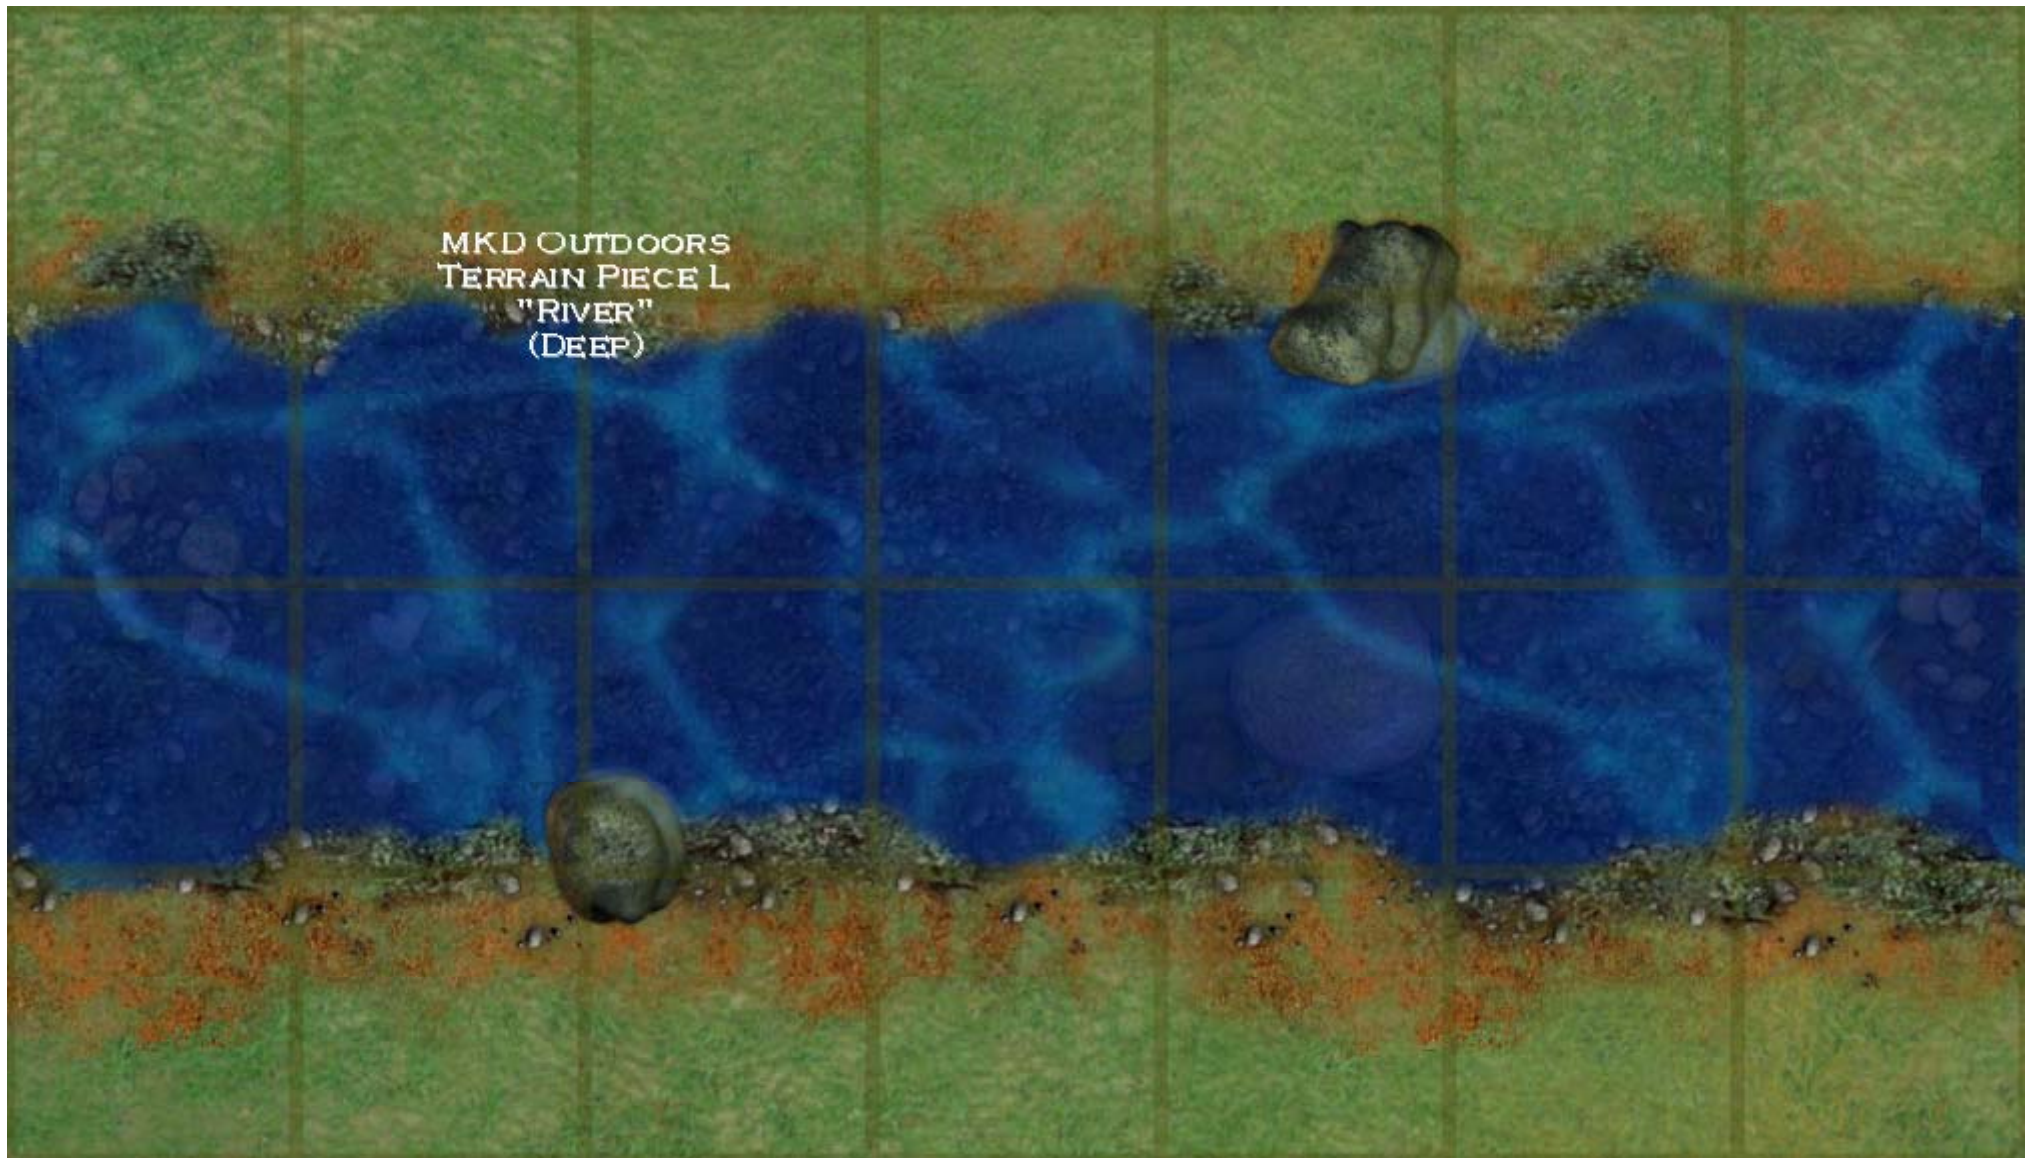

MKD OUTDOORS
TERRAIN PIECE L
"RIVER"
(SHALLOW)

MKD OUTDOORS
TERRAIN PIECE L
"RIVER"
(DEEP)

MKD OUTDOORS
TERRAIN PIECE LA
"RIVER FORD"
(SHALLOW/DEEP)

MKD OUTDOORS
TERRAIN PIECE LB
"RIVER BRIDGE"
(SHALLOW)

MKD OUTDOORS
TERRAIN PIECE LB
"RIVER BRIDGE"
(DEEP)

MKD OUTDOORS
TERRAIN PIECE LB
"RIVER FORD BRIDGE"
(SHALLOW/DEEP)

MKD OUTDOORS
TERRAIN PIECE M
"RIVER BEND"
(SHALLOW)

MKD OUTDOORS
TERRAIN PIECE M
"RIVER BEND"
(DEEP)